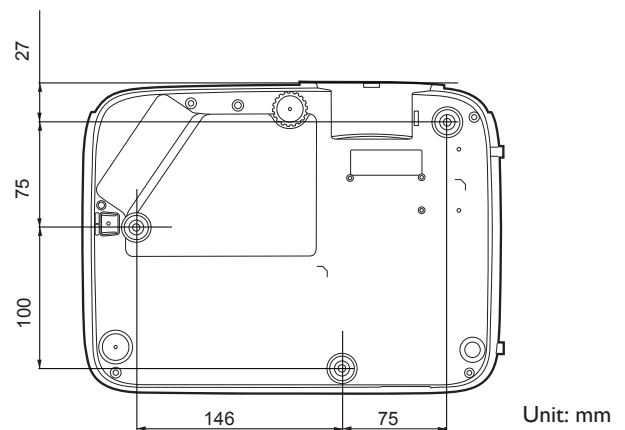

Input and Output Terminals

- 1 Audio Input (mini jack)
- 2 HDMI-1
- 3 HDMI-2
- 4 USB Type A (1.5A power)
- 5 Computer Input (D-sub 15pin, Female)
- 6 Monitor Output (D-sub 15pin, Female)
- 7 USB Type mini B (For FW upgrade)
- 8 S-Video
- 9 Audio Output (mini jack)
- 10 AC Power cord inlet
- 11 RS232 Input (D-sub 9pin, male)
- 12 Composite Video (RCA)
- 13 Kensington anti-theft lock slot

Dimensions

Distance Chart

4:3 Screen diagonal

The screen aspect ratio is 4:3 and the projected picture is in a 4:3 aspect ratio

Screen size				Distance from screen (mm)			Offset (mm)
Diagonal		H	W	Min distance (max. zoom)	Average	Max distance (min. zoom)	
inch	mm	(mm)	(mm)				
30	762	457	610	1195	1253	1311	45
40	1016	610	813	1593	1670	1748	61
50	1270	762	1016	1991	2088	2184	76
60	1524	914	1219	2390	2505	2621	91
70	1778	1067	1422	2788	2923	3058	107
80	2032	1219	1626	3186	3341	3495	122
90	2286	1372	1829	3584	3758	3932	137
100	2540	1524	2032	3983	4176	4369	152
110	2794	1676	2235	4381	4593	4806	168
120	3048	1829	2438	4779	5011	5243	183
130	3302	1981	2642	5178	5428	5679	198
140	3556	2134	2845	5576	5846	6116	213
150	3810	2286	3048	5974	6264	6553	229
160	4064	2438	3251	6372	6681	6990	244
170	4318	2591	3454	6771	7099	7427	259
180	4572	2743	3658	7169	7516	7864	274
190	4826	2896	3861	7567	7934	8301	290
200	5080	3048	4064	7965	8352	8738	305
250	6350	3810	5080	9957	10439	10922	381
300	7620	4572	6096	11948	12527	13106	457

Ceiling Mount Chart

Ceiling/Wall mount screw: M4
(Max L = 25 mm; Min L = 20 mm)

BenQ Europe B.V.

Meerenakkerweg 1-17
5652 AR Eindhoven
The Netherlands
Tel: +31 88 8889200
Fax: +31 88 8889299

BenQ.eu

© 2020 BenQ Corp. Specification may vary by region, please visit your local stores for details.
Actual product's features and specifications are subject to change without notice.
This material may include corporate names and trademarks of third parties which are the properties of the third parties respectively.