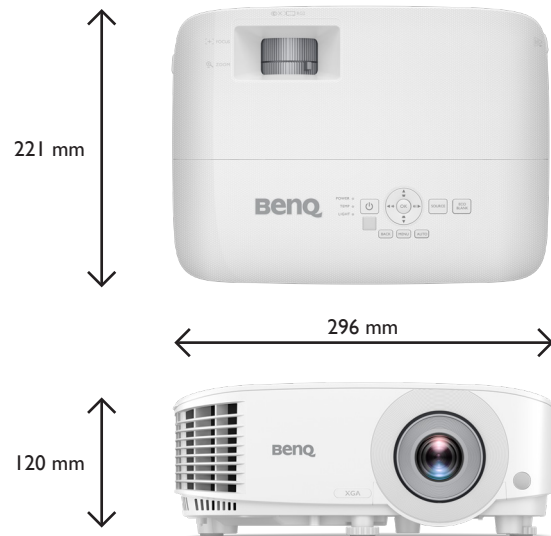

Dimensions