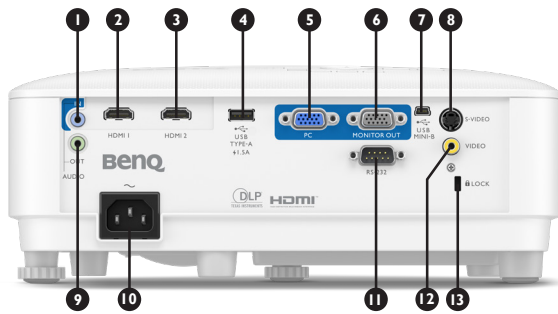

Input and Output Terminals

- 1 Audio Input (mini jack)
- 2 HDMI-1
- 3 HDMI-2
- 4 USB Type A (1.5A power)
- 5 Computer Input (D-sub 15pin, Female)
- 6 Monitor Output (D-sub 15pin, Female)
- 7 USB Type mini B (For FW upgrade)
- 8 S-Video
- 9 Audio Output (mini jack)
- 10 AC Power cord inlet
- 11 RS232 Input (D-sub 9pin, male)
- 12 Composite Video (RCA)
- 13 Kensington anti-theft lock slot